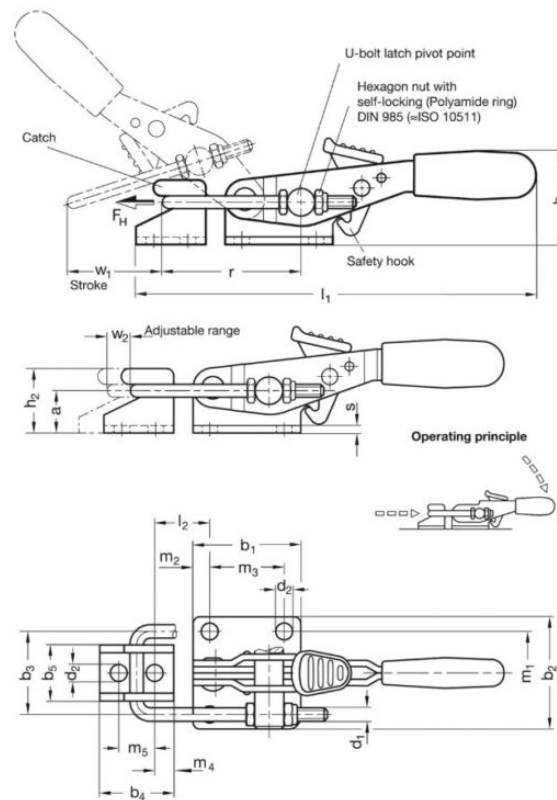

Article number: 208513700T6A4
 Description: E+G Klee latch clamp
 GN 851.3-700-T6-A4, w.hook w.catch
 Note: w.hook w.catch

Measures

1 = M8	h1 = 56	m5 = 19
a = 24	h2 = 36	Power = 7000
b1 = 60	l1 = 217	r = 70
b2 = 54	L2 = 25	s = 3.5
b3 = 38	m1 = 38	Size = 700
b4 = 38	m2 = 9.5	w1 = 49
b5 = 26	m3 = 41.5	w2 = 26
d2 = 8.5	m4 = 9.5	